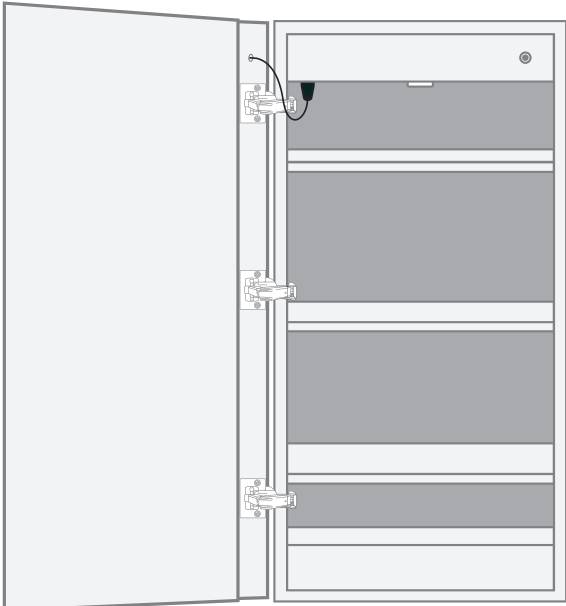

KINETIC 1530L Wall Mirror - Specification Sheet

Features

- Dimmable LED task lighting
- Integrated touch sensor control with memory
- Energy efficient LED lighting 6000K
- 1800 Lumens
- CRI 90+
- Integrated Defogger

Construction

- Quality polished edge mirror
- Single phase wire installation
- 5 MM Silver Backed Copper Free
- Installation Either Surface Mount (Side Mirror Trim Panels included) or Recessed
- Includes installation hardware

Codes/Standards Applicable

- Conforms to UL Std. 962
- Cert. to CSA Std. C22.2 No.250.0-08
- ETL Intertek 5004931

Electrical System

- 120Vac, 60Hz, 31W
- Electric Current: 0.26A
- Wattage: 31W

Model

- Kinetic 1530L Left Swinging Door

CABINET CONFIGURATION

KINETIC 1530L Wall Mirror - Specification Sheet

KINETIC 1530L Wall Mirror - Specification Sheet

SURFACE MOUNT

FRONT & BACKS

MODEL	A	B	C	D	E	F
KINETIC1530L	30	15	30	15	1-1/8	10

These measurements are for reference, for best results we suggest you measure actual product as small variations in size are possible