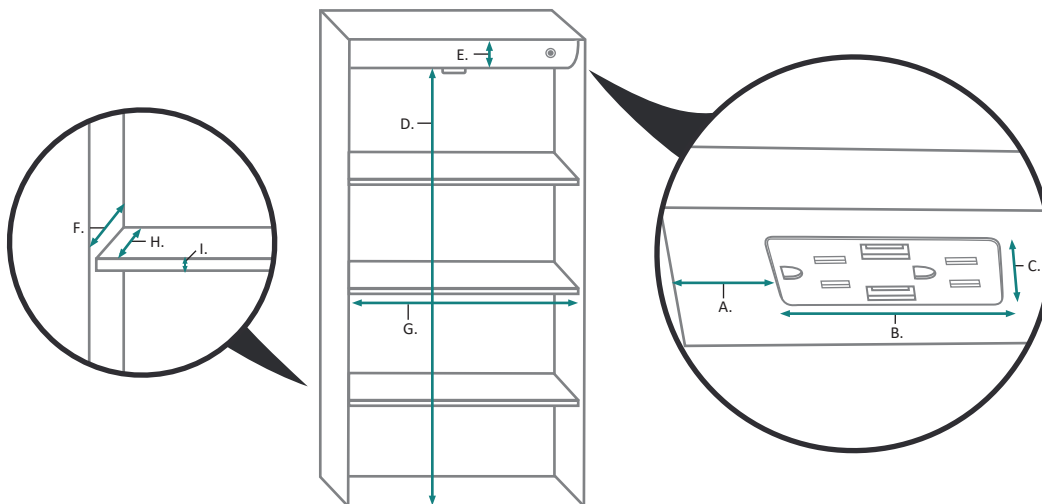

KINETIC 1530L Wall Mirror - Specification Sheet

RECESS MOUNT

FRONT & BACK

MODEL	A	B	C	D	E
KINETIC1530L	30	15	29-1/8	14-1/8	3-1/2

These measurements are for reference, for best results we suggest you measure actual product as small variations in size are possible

RECESS INSTALLATION OPTIONAL ELECTRICAL CORD LOCATIONS

ELECTRICAL CORD LOCATIONS

MODEL	A	B	C	D
KINETIC1530L	1-1/8	1-1/8	1-1-8	12

These measurements are for reference, for best results we suggest you measure actual product as small variations in size are possible

KINETIC 1530L Wall Mirror - Specification Sheet

DOOR & CABINET

MODEL	A	B	C
KINETIC1530L	7/8	3-1/2	5

INTERIOR CABINET

MODEL	A	B	C	D	E	F	G	H	I
KINETIC1530L	3-3/4	5-5/8	1-1/4	27-3/4	2-1/4	3-5/8	13-1/4	2-3/8	3/8