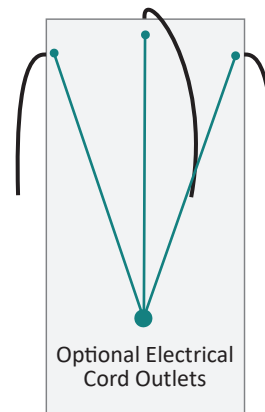

CABINET CONFIGURATION

KINETIC 1530L Wall Mirror - Specification Sheet

KINETIC 1530L Wall Mirror - Specification Sheet

SURFACE MOUNT

FRONT & BACKS

MODEL	A	B	C	D	E	F
KINETIC1530L	30	15	30	15	1-1/8	10

These measurements are for reference, for best results we suggest you measure actual product as small variations in size are possible

KINETIC 1530L Wall Mirror - Specification Sheet

RECESS MOUNT

FRONT & BACK

MODEL	A	B	C	D	E
KINETIC1530L	30	15	29-1/8	14-1/8	3-1/2

These measurements are for reference, for best results we suggest you measure actual product as small variations in size are possible