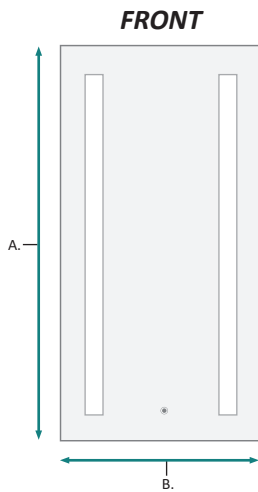

CABINET CONFIGURATION

KINETIC 1530L Wall Mirror - Specification Sheet

KINETIC 1530L Wall Mirror - Specification Sheet

SURFACE MOUNT

FRONT & BACKS

MODEL	A	B	C	D	E	F
KINETIC1530L	30	15	30	15	1-1/8	10

These measurements are for reference, for best results we suggest you measure actual product as small variations in size are possible

KINETIC 1530L Wall Mirror - Specification Sheet

RECESS MOUNT

FRONT & BACK

MODEL	A	B	C	D	E
KINETIC1530L	30	15	29-1/8	14-1/8	3-1/2

These measurements are for reference, for best results we suggest you measure actual product as small variations in size are possible