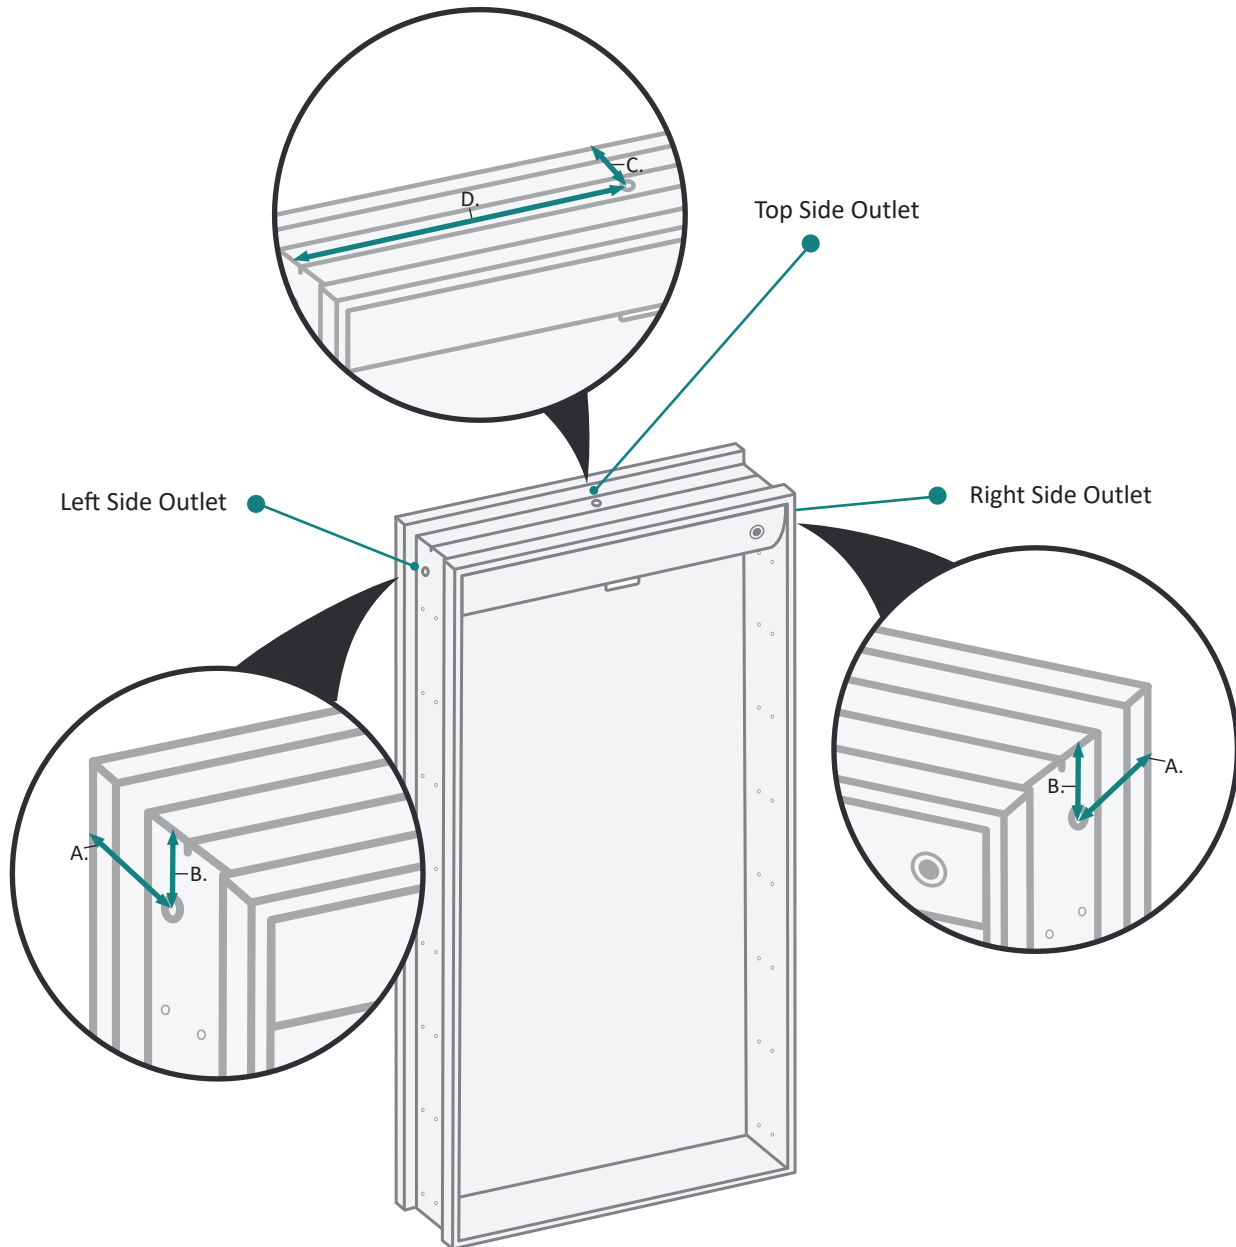

CABINET CONFIGURATION

KINETIC 1530L Wall Mirror - Specification Sheet

KINETIC 1530L Wall Mirror - Specification Sheet

SURFACE MOUNT

FRONT & BACKS

MODEL	A	B	C	D	E	F
KINETIC1530L	30	15	30	15	1-1/8	10

These measurements are for reference, for best results we suggest you measure actual product as small variations in size are possible

KINETIC 1530L Wall Mirror - Specification Sheet

RECESS MOUNT

FRONT & BACK

MODEL	A	B	C	D	E
KINETIC1530L	30	15	29-1/8	14-1/8	3-1/2

These measurements are for reference, for best results we suggest you measure actual product as small variations in size are possible

RECESS INSTALLATION OPTIONAL ELECTRICAL CORD LOCATIONS

ELECTRICAL CORD LOCATIONS

MODEL	A	B	C	D
KINETIC1530L	1-1/8	1-1/8	1-1-8	12

These measurements are for reference, for best results we suggest you measure actual product as small variations in size are possible

KINETIC 1530L Wall Mirror - Specification Sheet

DOOR & CABINET

MODEL	A	B	C
KINETIC1530L	7/8	3-1/2	5

INTERIOR CABINET

MODEL	A	B	C	D	E	F	G	H	I
KINETIC1530L	3-3/4	5-5/8	1-1/4	27-3/4	2-1/4	3-5/8	13-1/4	2-3/8	3/8