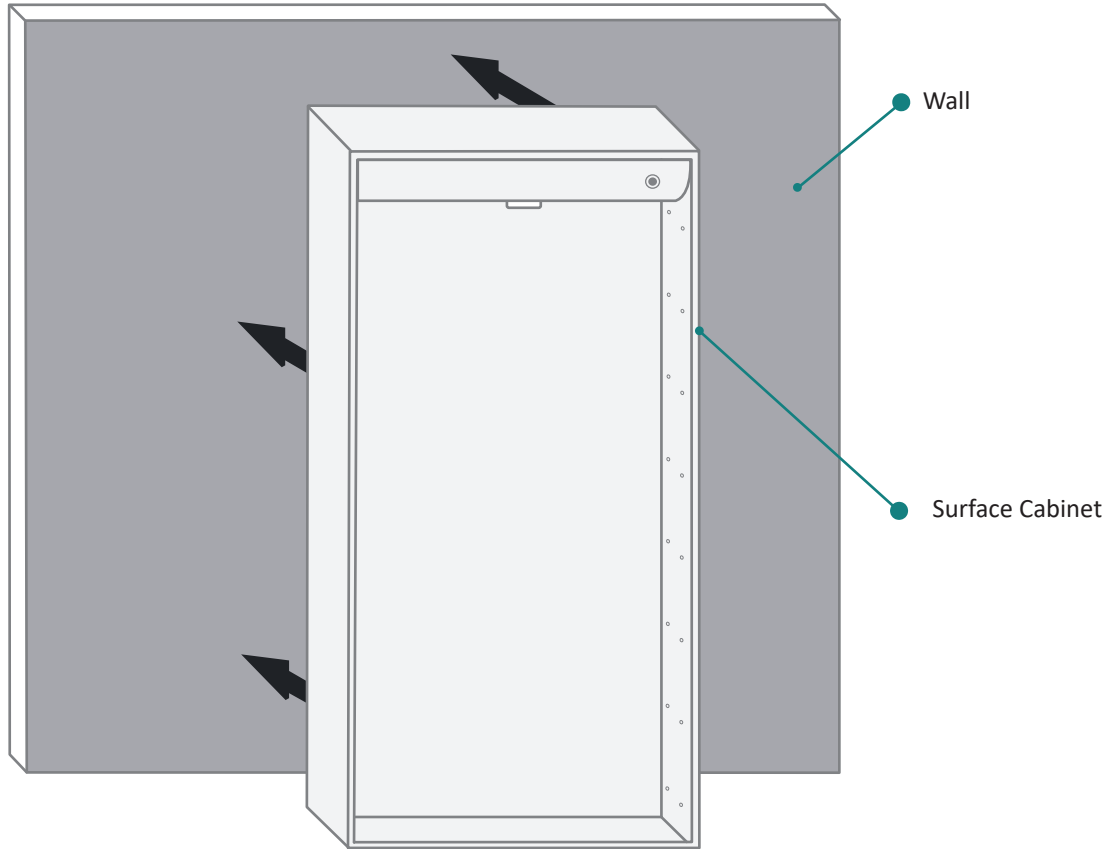

CABINET CONFIGURATION

KINETIC 1530L Wall Mirror - Specification Sheet

KINETIC 1530L Wall Mirror - Specification Sheet

SURFACE MOUNT

FRONT & BACKS

MODEL	A	B	C	D	E	F
KINETIC1530L	30	15	30	15	1-1/8	10

These measurements are for reference, for best results we suggest you measure actual product as small variations in size are possible

KINETIC 1530L Wall Mirror - Specification Sheet

RECESS MOUNT

FRONT & BACK

MODEL	A	B	C	D	E
KINETIC1530L	30	15	29-1/8	14-1/8	3-1/2

These measurements are for reference, for best results we suggest you measure actual product as small variations in size are possible