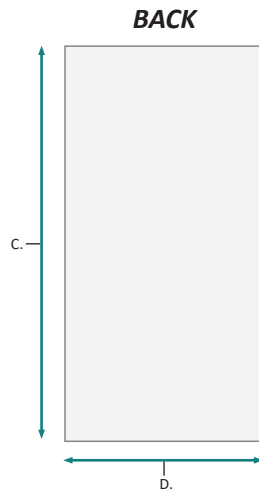

CABINET CONFIGURATION

KINETIC 1530L Wall Mirror - Specification Sheet

KINETIC 1530L Wall Mirror - Specification Sheet

SURFACE MOUNT

FRONT & BACKS

MODEL	A	B	C	D	E	F
KINETIC1530L	30	15	30	15	1-1/8	10

These measurements are for reference, for best results we suggest you measure actual product as small variations in size are possible

KINETIC 1530L Wall Mirror - Specification Sheet

RECESS MOUNT

FRONT & BACK

MODEL	A	B	C	D	E
KINETIC1530L	30	15	29-1/8	14-1/8	3-1/2

These measurements are for reference, for best results we suggest you measure actual product as small variations in size are possible