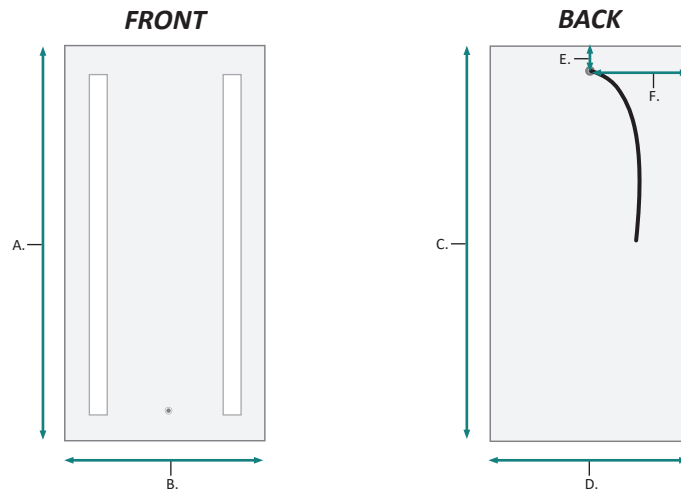

CABINET CONFIGURATION

KINETIC 1530L Wall Mirror - Specification Sheet

KINETIC 1530L Wall Mirror - Specification Sheet

SURFACE MOUNT

FRONT & BACKS

MODEL	A	B	C	D	E	F
KINETIC1530L	30	15	30	15	1-1/8	10

These measurements are for reference, for best results we suggest you measure actual product as small variations in size are possible

KINETIC 1530L Wall Mirror - Specification Sheet

RECESS MOUNT

FRONT & BACK

MODEL	A	B	C	D	E
KINETIC1530L	30	15	29-1/8	14-1/8	3-1/2

These measurements are for reference, for best results we suggest you measure actual product as small variations in size are possible