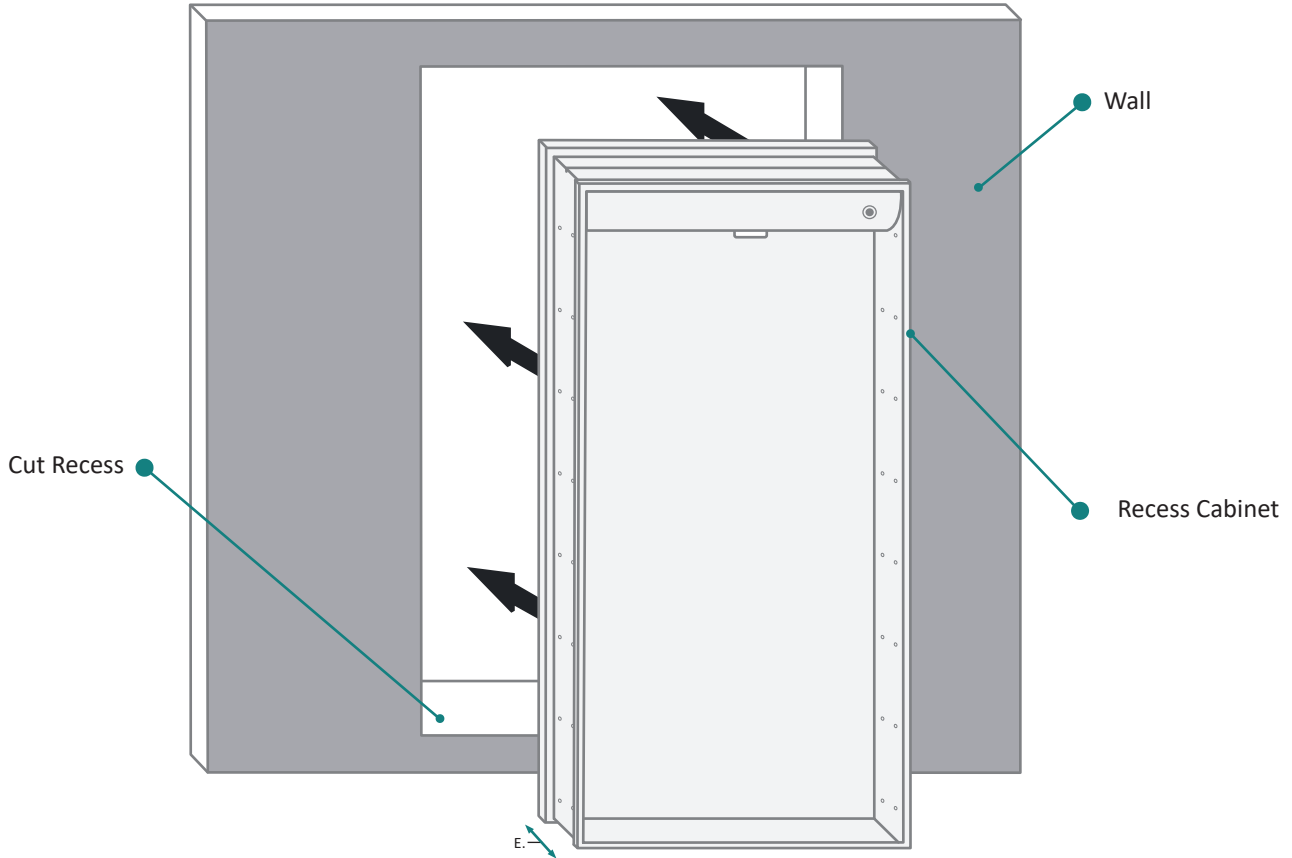

CABINET CONFIGURATION

KINETIC 1530L Wall Mirror - Specification Sheet

KINETIC 1530L Wall Mirror - Specification Sheet

SURFACE MOUNT

FRONT & BACKS

MODEL	A	B	C	D	E	F
KINETIC1530L	30	15	30	15	1-1/8	10

These measurements are for reference, for best results we suggest you measure actual product as small variations in size are possible

KINETIC 1530L Wall Mirror - Specification Sheet

RECESS MOUNT

FRONT & BACK

MODEL	A	B	C	D	E
KINETIC1530L	30	15	29-1/8	14-1/8	3-1/2

These measurements are for reference, for best results we suggest you measure actual product as small variations in size are possible