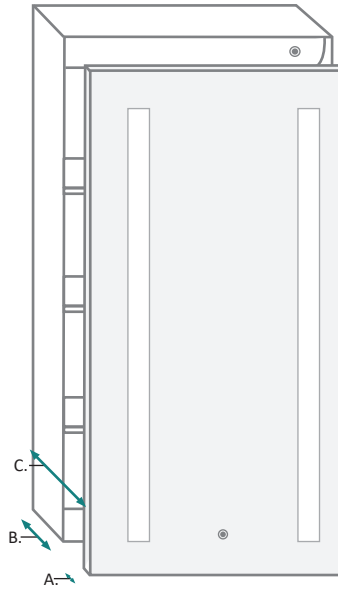

CABINET CONFIGURATION

KINETIC 1530L Wall Mirror - Specification Sheet

KINETIC 1530L Wall Mirror - Specification Sheet

SURFACE MOUNT

FRONT & BACKS

MODEL	A	B	C	D	E	F
KINETIC1530L	30	15	30	15	1-1/8	10

These measurements are for reference, for best results we suggest you measure actual product as small variations in size are possible

KINETIC 1530L Wall Mirror - Specification Sheet

RECESS MOUNT

FRONT & BACK

MODEL	A	B	C	D	E
KINETIC1530L	30	15	29-1/8	14-1/8	3-1/2

These measurements are for reference, for best results we suggest you measure actual product as small variations in size are possible

RECESS INSTALLATION OPTIONAL ELECTRICAL CORD LOCATIONS

ELECTRICAL CORD LOCATIONS

MODEL	A	B	C	D
KINETIC1530L	1-1/8	1-1/8	1-1-8	12

These measurements are for reference, for best results we suggest you measure actual product as small variations in size are possible

KINETIC 1530L Wall Mirror - Specification Sheet

DOOR & CABINET

MODEL	A	B	C
KINETIC1530L	7/8	3-1/2	5

INTERIOR CABINET

MODEL	A	B	C	D	E	F	G	H	I
KINETIC1530L	3-3/4	5-5/8	1-1/4	27-3/4	2-1/4	3-5/8	13-1/4	2-3/8	3/8