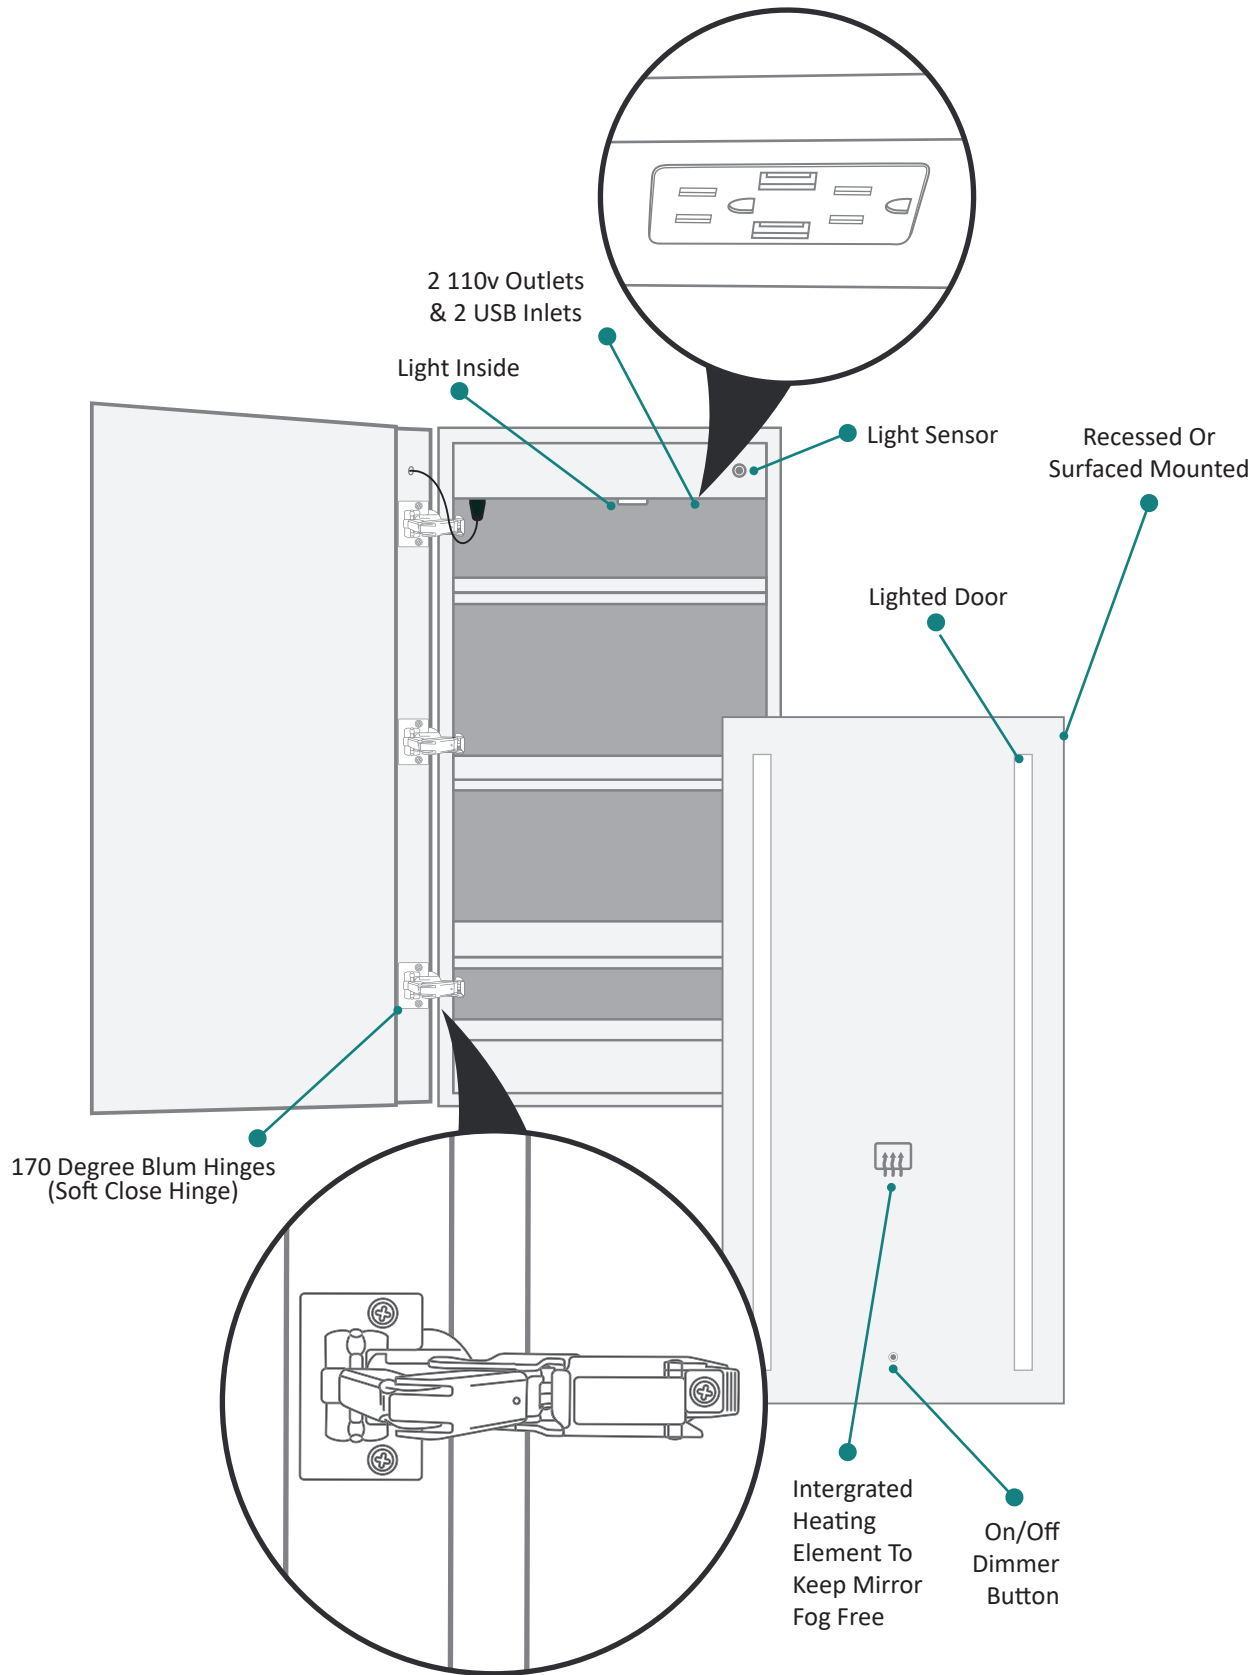

KINETIC 1530L Wall Mirror - Specification Sheet

Features

- Dimmable LED task lighting
- Integrated touch sensor control with memory
- Energy efficient LED lighting 6000K
- 1800 Lumens
- CRI 90+
- Integrated Defogger

Construction

- Quality polished edge mirror
- Single phase wire installation
- 5 MM Silver Backed Copper Free
- Installation Either Surface Mount (Side Mirror Trim Panels included) or Recessed
- Includes installation hardware

CABINET CONFIGURATION

KINETIC 1530L Wall Mirror - Specification Sheet

KINETIC 1530L Wall Mirror - Specification Sheet

SURFACE MOUNT

FRONT & BACKS

MODEL	A	B	C	D	E	F
KINETIC1530L	30	15	30	15	1-1/8	10

These measurements are for reference, for best results we suggest you measure actual product as small variations in size are possible

KINETIC 1530L Wall Mirror - Specification Sheet

RECESS MOUNT

FRONT & BACK

MODEL	A	B	C	D	E
KINETIC1530L	30	15	29-1/8	14-1/8	3-1/2

These measurements are for reference, for best results we suggest you measure actual product as small variations in size are possible